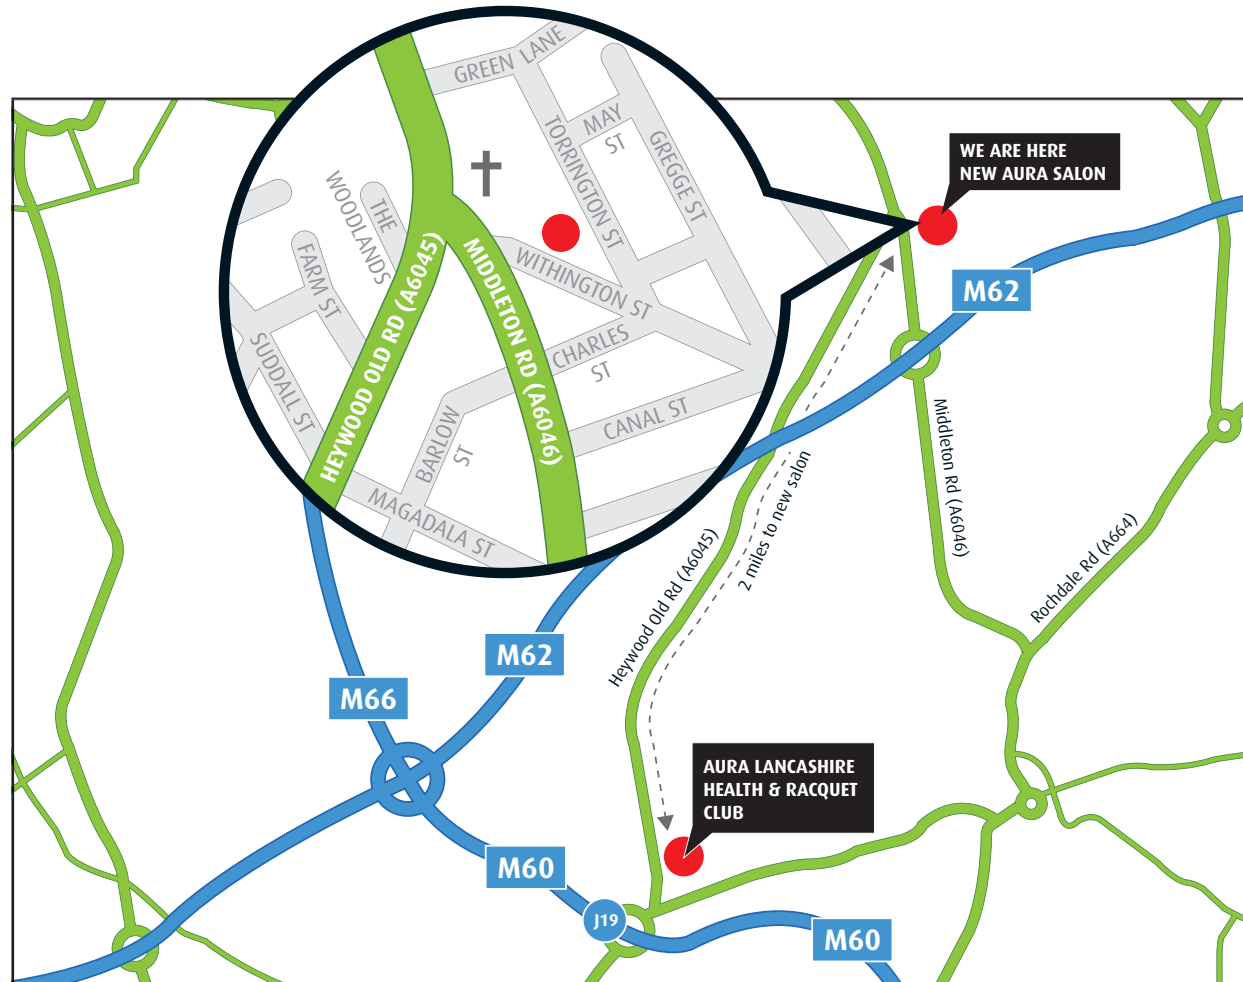

location map

Directions from the M60 : Exit the M60 at Junction 19 and follow the signs for Middleton (Middleton Rd). At the 1st set of traffic lights filter left onto the A6045 (Heywood Old Road). Follow the road past the Lancashire Health & Racquet Club on your right hand side, continue straight onto Manchester Road, turn right onto the A6046 then left onto Withington street. Car parking on Withington Street, Middleton Road and Gregge Street.

Directions from the Lancashire Health & Racquet Club: Turn right from the Lancashire Health & Racquet Club onto Heywood Old Road towards Heywood, this leads onto Manchester Road, continue straight on Manchester Road, turn right onto the A6046 then left onto Withington street.

opening hours

Monday	9.00am - 8.00pm
Tuesday	9.00am - 8.00pm
Wednesday	9.00am - 8.00pm
Thursday	9.00am - 8.00pm
Friday	9.00am - 8.00pm
Saturday	9.00am - 5.00pm
Sunday	Closed

Aura Health & Beauty Spa
3 Withington Street,
Hopwood,
Heywood.
OL10 2HQ.